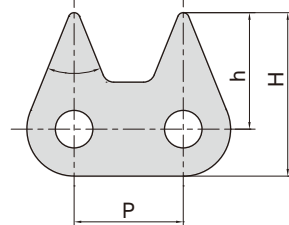

不锈钢尖齿链

Stainless steel sharp top chains

Chain No.	P mm	H mm	
08AF9SS	12.70	17.00	45 °

Chain No.	P mm	H _{max} mm	h mm
16AF44SS	25.40	30.30	50.00

Chain No.	P mm	h _{2 max} mm	h mm	T mm	s mm	
08BF30SS-1STA	12.70	10.60	14.50	1.60	0.30	30 °

Chain No.	P mm	H _{max} mm	h mm
C20ASS-1STCF1	31.75	60.00	45.00

Chain No.	P mm	H _{max} mm	h mm	
06BSS-2STC	9.525	14.30	10.20	44 °

Chain No.	P mm	H _{max} mm	h mm
08BSS-941	12.70	15.80	10.30