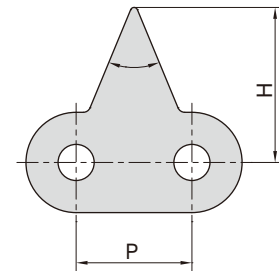

不锈钢尖齿链

Stainless steel sharp top chains

Chain No.	P mm	H mm	
08AF9SS	12.70	17.00	45 °

Chain No.	P mm	H _{max} mm	h mm
16AF44SS	25.40	30.30	50.00

Chain No.	P mm	h _{2 max} mm	h mm	T mm	s mm	
08BF30SS-1STA	12.70	10.60	14.50	1.60	0.30	30 °

Chain No.	P mm	H _{max} mm	h mm
C20ASS-1STCF1	31.75	60.00	45.00

Chain No.	P mm	H _{max} mm	h mm	
06BSS-2STC	9.525	14.30	10.20	44 °

Chain No.	P mm	H _{max} mm	h mm
08BSS-941	12.70	15.80	10.30