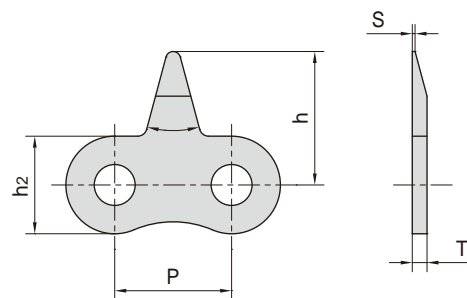

不锈钢尖齿链

Stainless steel sharp top chains

Chain No.	P mm	H mm	
08AF9SS	12.70	17.00	45 °

Chain No.	P mm	H _{max} mm	h mm
16AF44SS	25.40	30.30	50.00

Chain No.	P mm	h _{2 max} mm	h mm	T mm	s mm	
08BF30SS-1STA	12.70	10.60	14.50	1.60	0.30	30 °

Chain No.	P mm	H _{max} mm	h mm
C20ASS-1STCF1	31.75	60.00	45.00

Chain No.	P mm	H _{max} mm	h mm	
06BSS-2STC	9.525	14.30	10.20	44 °

Chain No.	P mm	H _{max} mm	h mm
08BSS-941	12.70	15.80	10.30