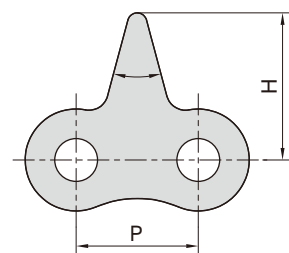

不锈钢尖齿链

Stainless steel sharp top chains

Chain No.	P mm	H mm	
08AF9SS	12.70	17.00	45 °

Chain No.	P mm	H _{max} mm	h mm
16AF44SS	25.40	30.30	50.00

Chain No.	P mm	h _{2 max} mm	h mm	T mm	s mm	
08BF30SS-1STA	12.70	10.60	14.50	1.60	0.30	30 °

Chain No.	P mm	H _{max} mm	h mm
C20ASS-1STCF1	31.75	60.00	45.00

Chain No.	P mm	H _{max} mm	h mm	
06BSS-2STC	9.525	14.30	10.20	44 °

Chain No.	P mm	H _{max} mm	h mm
08BSS-941	12.70	15.80	10.30