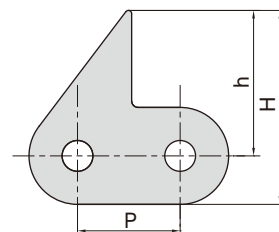

不锈钢尖齿链

Stainless steel sharp top chains

Chain No.	P mm	H mm	
08AF9SS	12.70	17.00	45 °

Chain No.	P mm	H _{max} mm	h mm
16AF44SS	25.40	30.30	50.00

Chain No.	P mm	h _{2 max} mm	h mm	T mm	s mm	
08BF30SS-1STA	12.70	10.60	14.50	1.60	0.30	30 °

Chain No.	P mm	H _{max} mm	h mm
C20ASS-1STCF1	31.75	60.00	45.00

Chain No.	P mm	H _{max} mm	h mm	
06BSS-2STC	9.525	14.30	10.20	44 °

Chain No.	P mm	H _{max} mm	h mm
08BSS-941	12.70	15.80	10.30